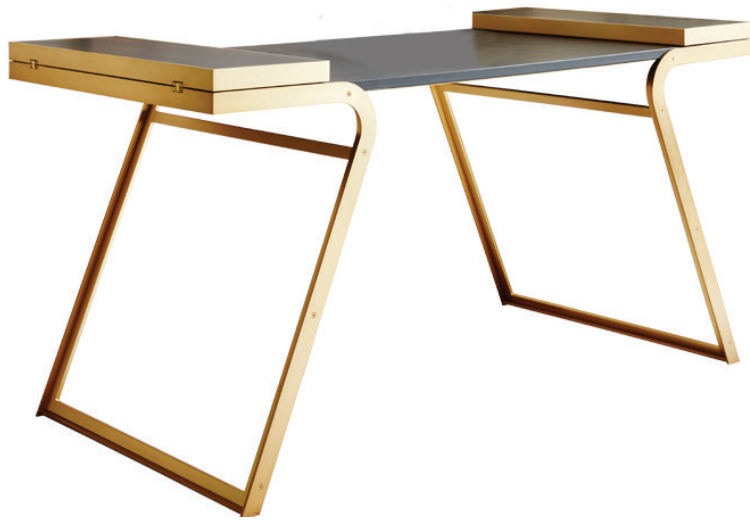

# PLUM

PLUM FURNITURE

## THE BRYSON DESK

STYLE: 73023  
DIMENSIONS: 80" W x 29" D x 29.5" H  
MATERIAL: BRASS WITH LEATHER TOP

[WWW.MYPLUMDESIGN.COM](http://WWW.MYPLUMDESIGN.COM)

© 2011, McGill Design Group Inc. TM A trade-mark of McGill Design Group Inc. All rights Reserved.